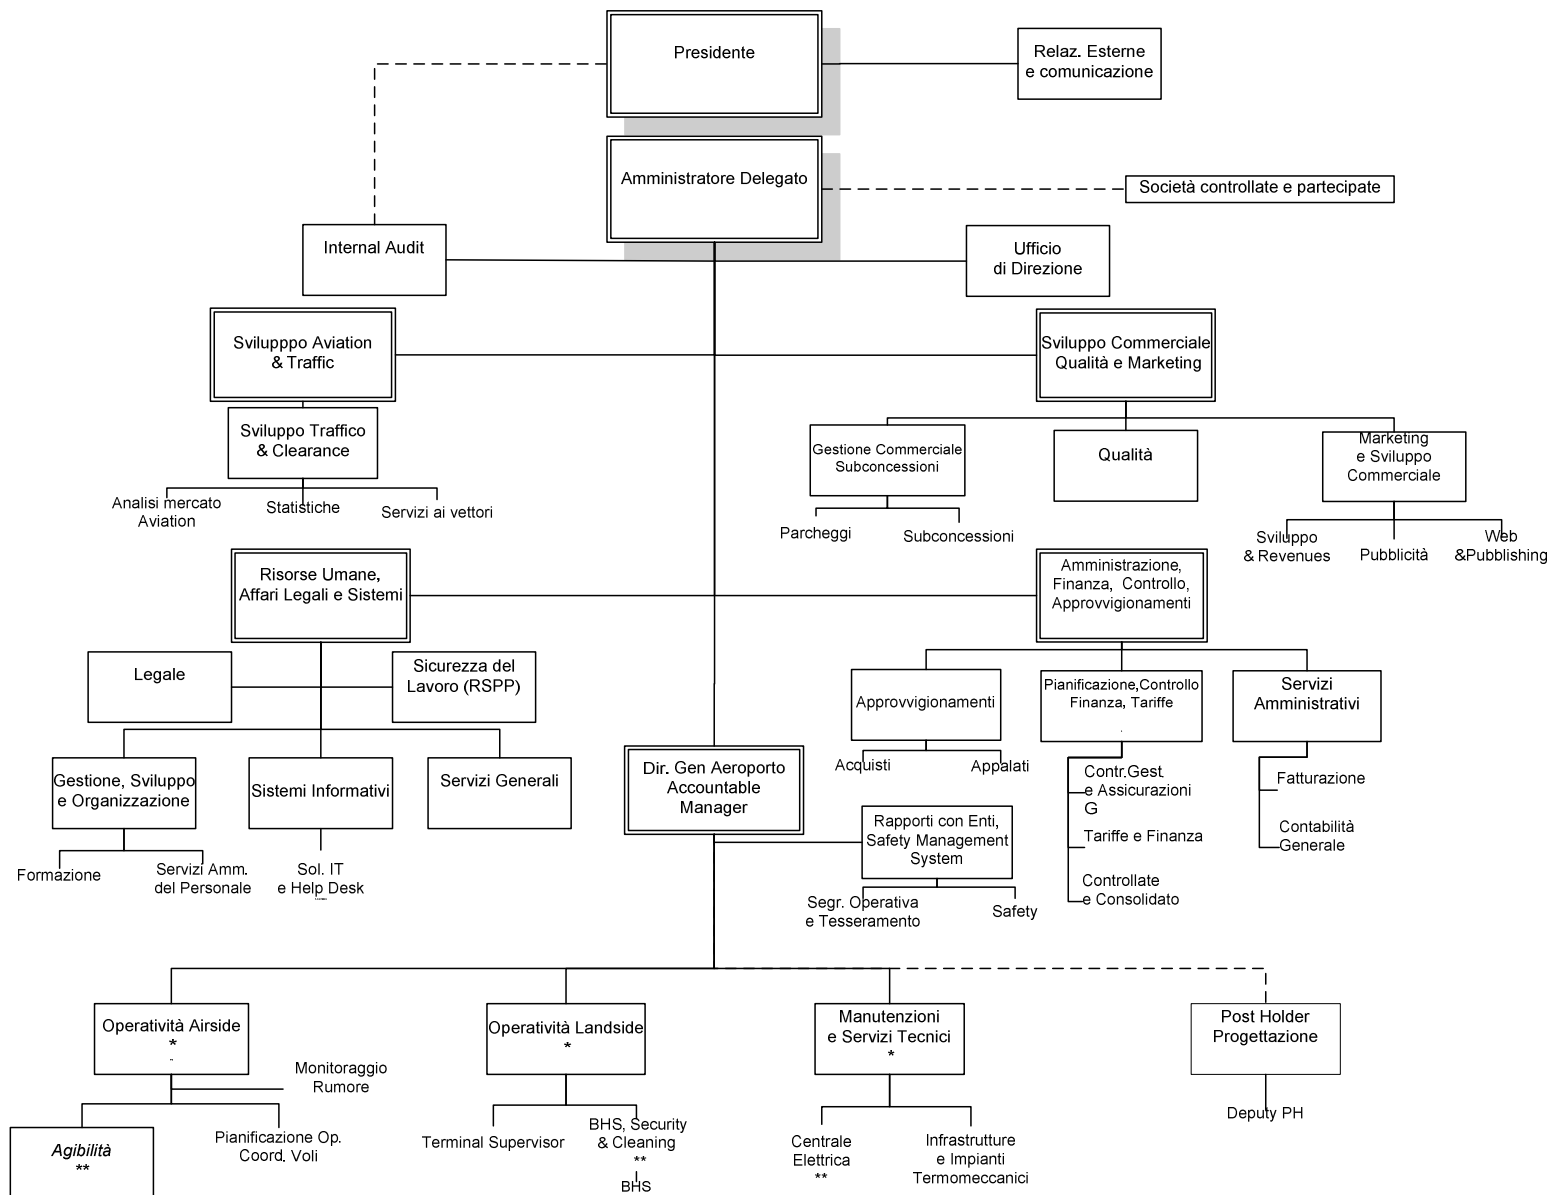

Organigramma Organization Chart SAGAT – Turin Airport

*Post Holder, ** Deputy PH